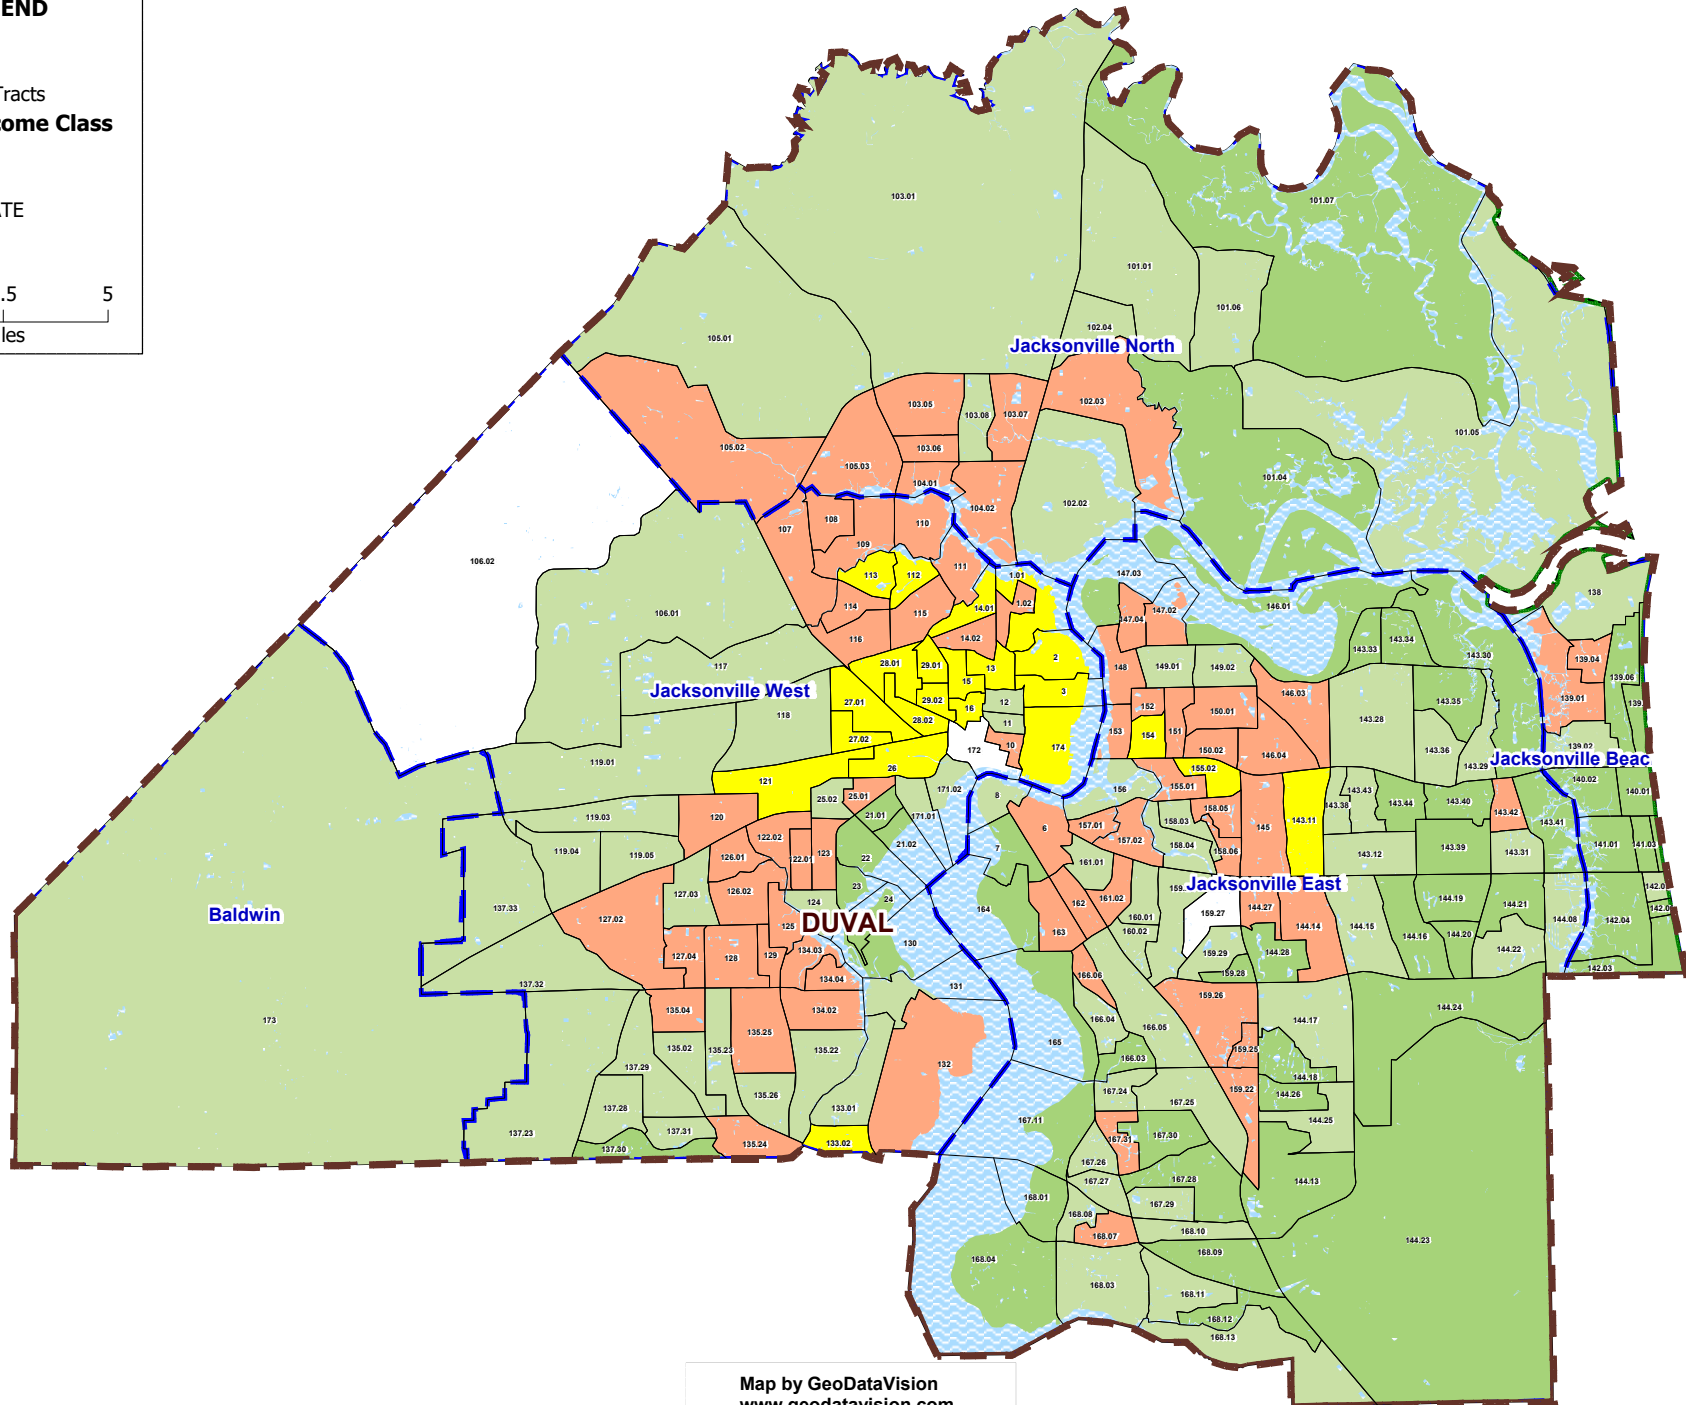

DUVAL COUNTY FLORIDA- CENSUS TRACT INCOME CLASSIFICATIONS 2023

LEGEND

- State
- County
- Census Tracts

Tract Income Class

- NA
- LOW
- MODERATE
- MIDDLE
- UPPER

0 2.5 5
Miles