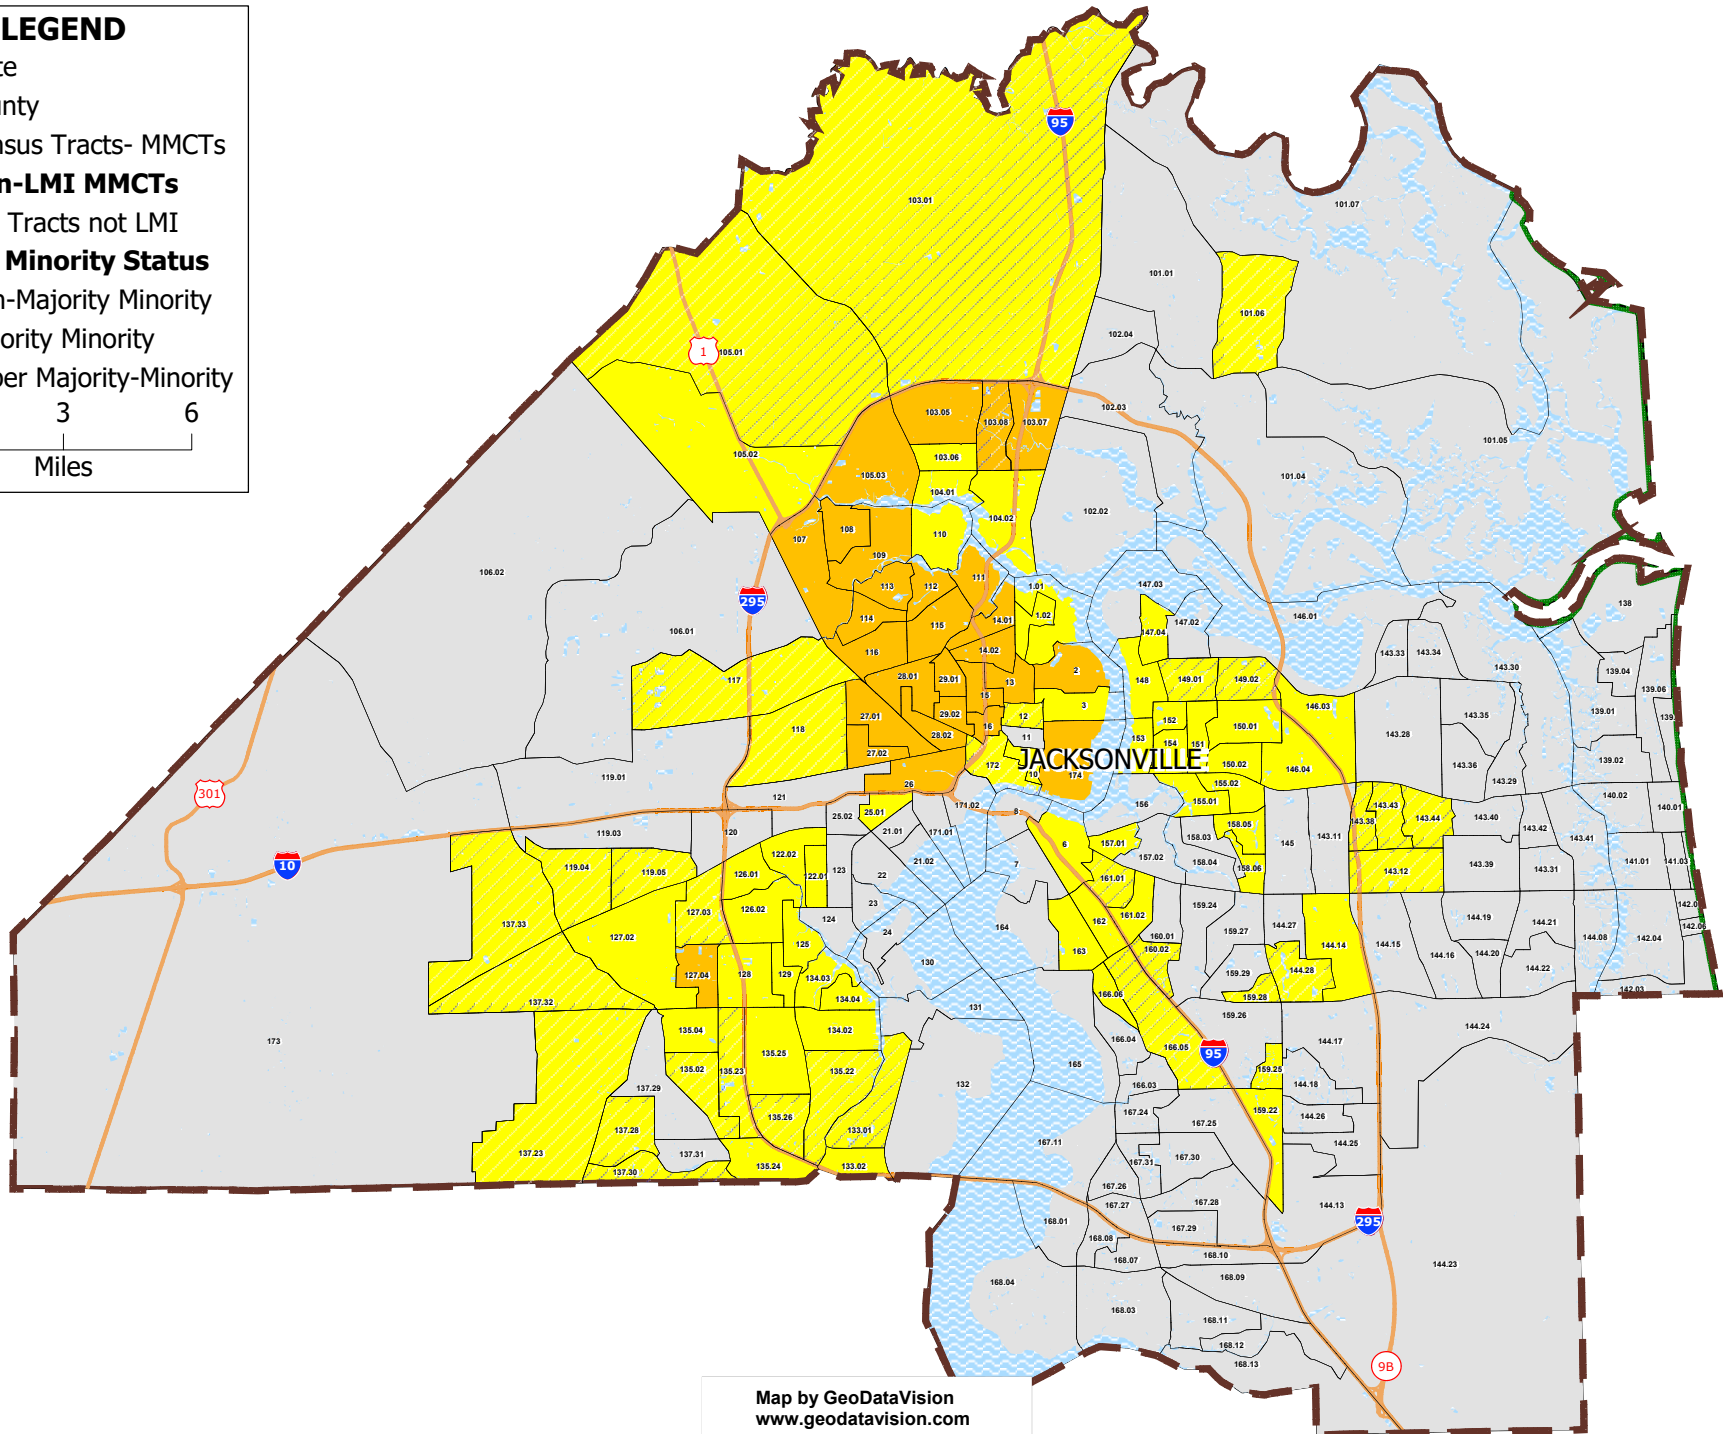

Tract Minority Status

- Non-Majority Minority
- Majority Minority
- Super Majority-Minority

0 3 6
Miles

Map by GeoDataVision
www.geodatavision.com

DUVAL COUNTY FLORIDA- MAJORITY MINORITY CENSUS TRACTS IN UPPER & MIDDLE INCOME CENSUS TRACTS 2023

LEGEND

- State
 - County
 - Census Tracts- MMCTs
 - Non-LMI MMCTs**
 - MM Tracts not LMI
 - Tract Minority Status**
 - Non-Majority Minority
 - Majority Minority
 - Super Majority-Minority
- 0 3 6
Miles