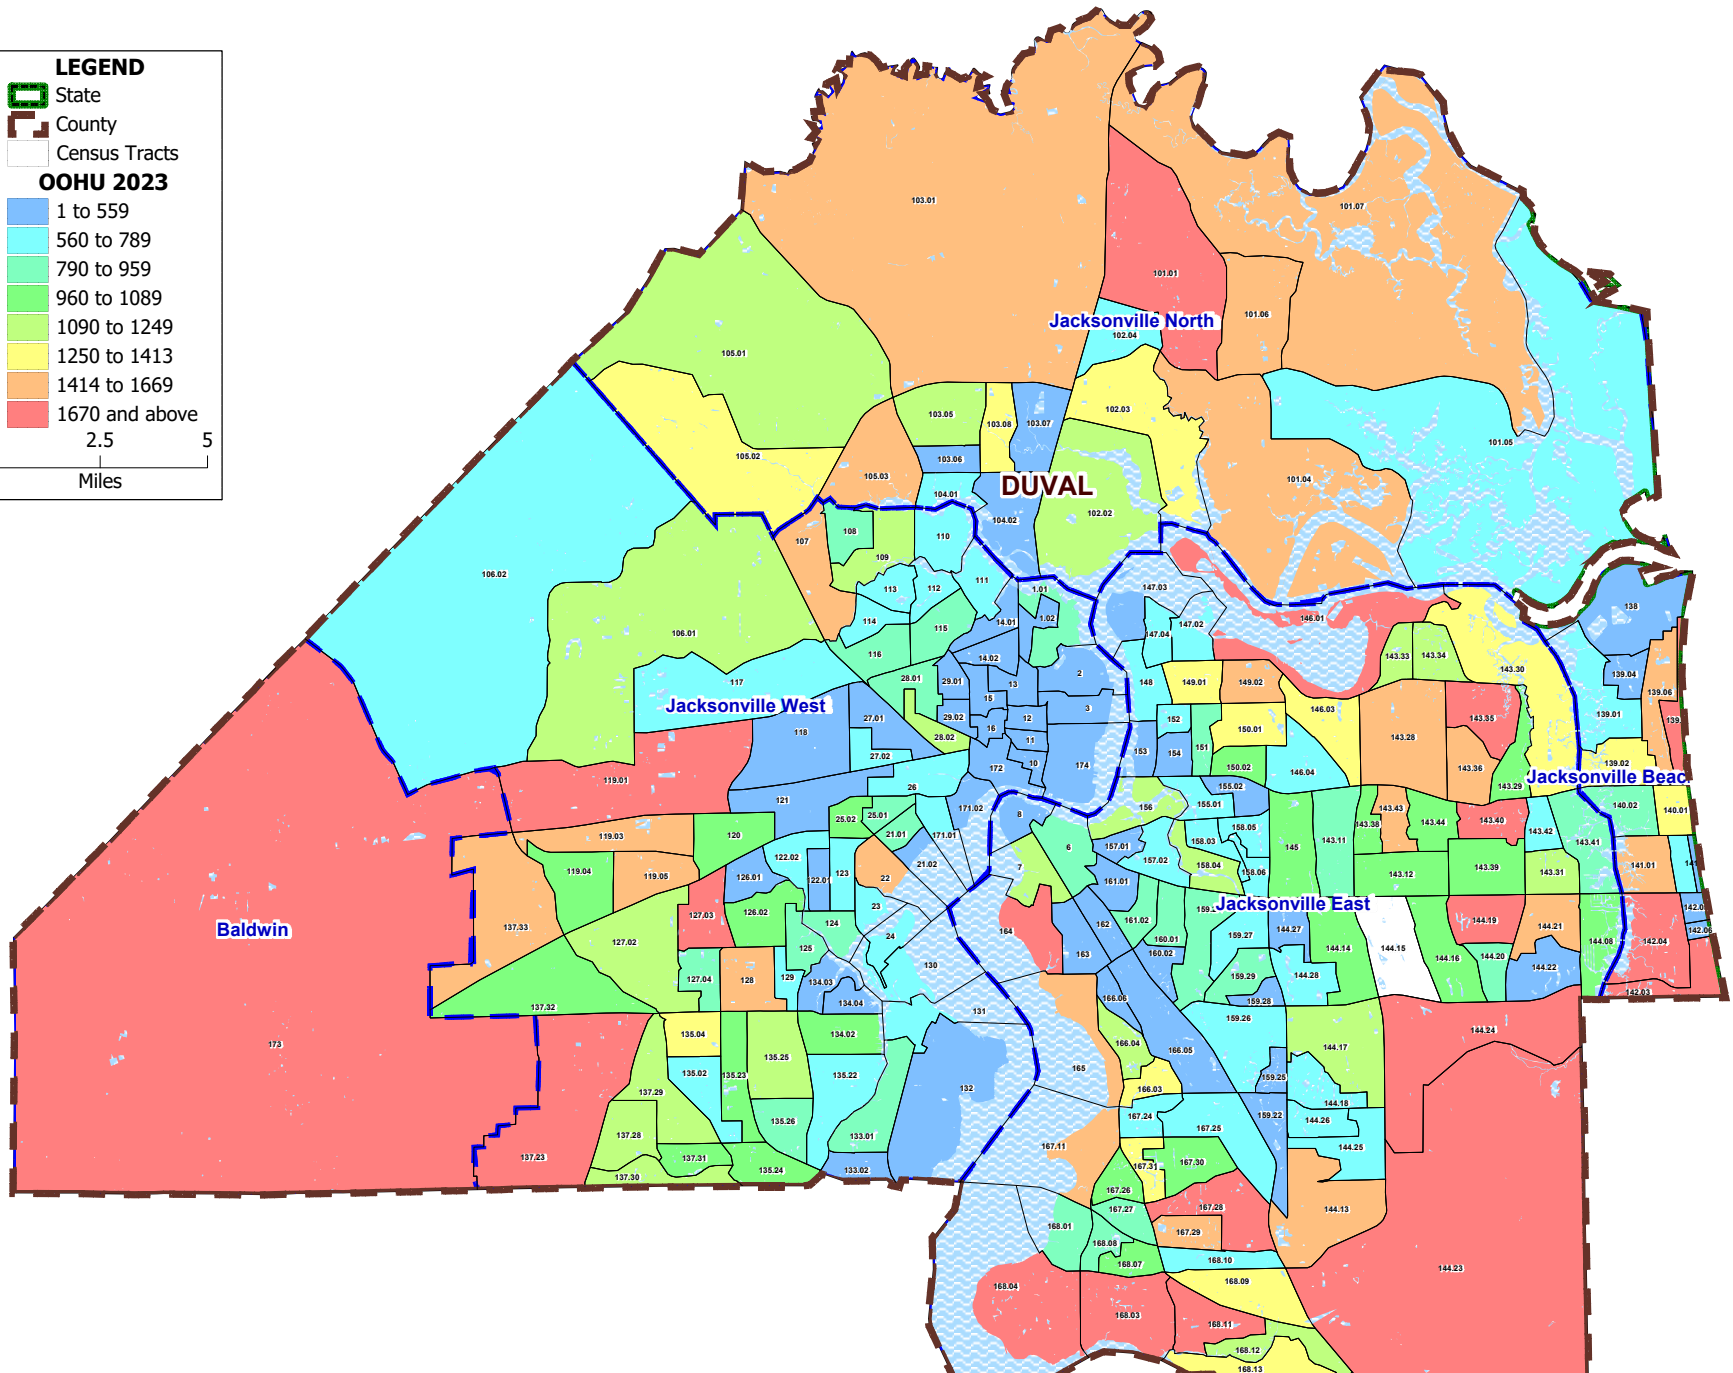

LEGEND

- State
- County
- County Subdivision
- Census Tracts

Majority Minority Tract Status

- Majority Minority

2022 HMDA Mkt Originations

- 1 to 66
- 67 to 104
- 105 to 171
- 172 and above

0 4 8
Miles

DUVAL COUNTY FLORIDA- OWNER-OCCUPIED HOUSING UNITS 2023

LEGEND

- State
- County
- Census Tracts

OOHU 2023

- 1 to 559
- 560 to 789
- 790 to 959
- 960 to 1089
- 1090 to 1249
- 1250 to 1413
- 1414 to 1669
- 1670 and above

0 2.5 5
Miles

DUVAL COUNTY FLORIDA- CRA SMALL BUSINESS MARKET ORIGINATIONS BY TRACT 2021