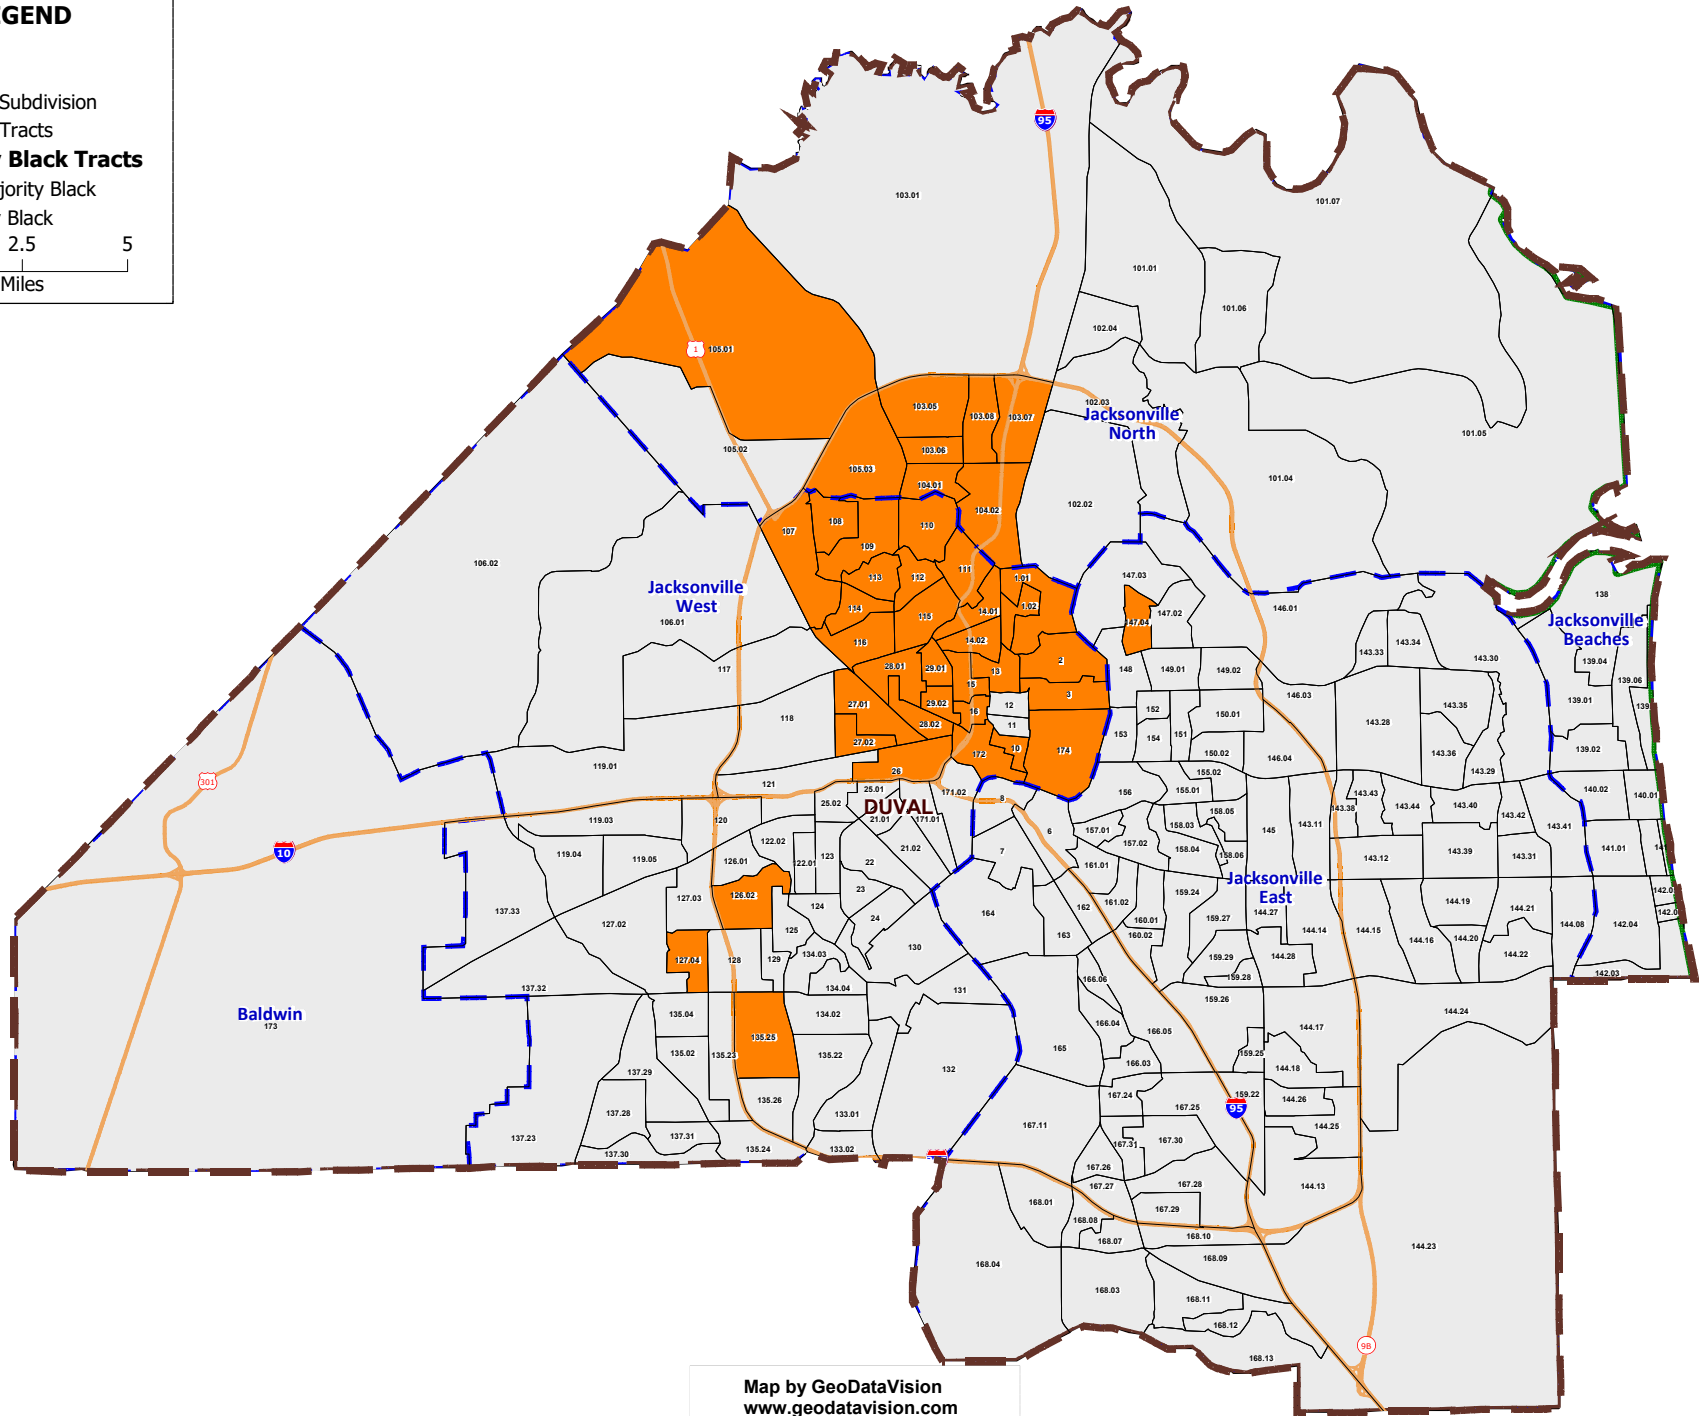

DUVAL COUNTY FLORIDA- MAJORITY BLACK CENSUS TRACTS 2023

LEGEND

- State
- County
- County Subdivision
- Census Tracts

Majority Black Tracts

- Non-Majority Black
- Majority Black

0 2.5 5
Miles