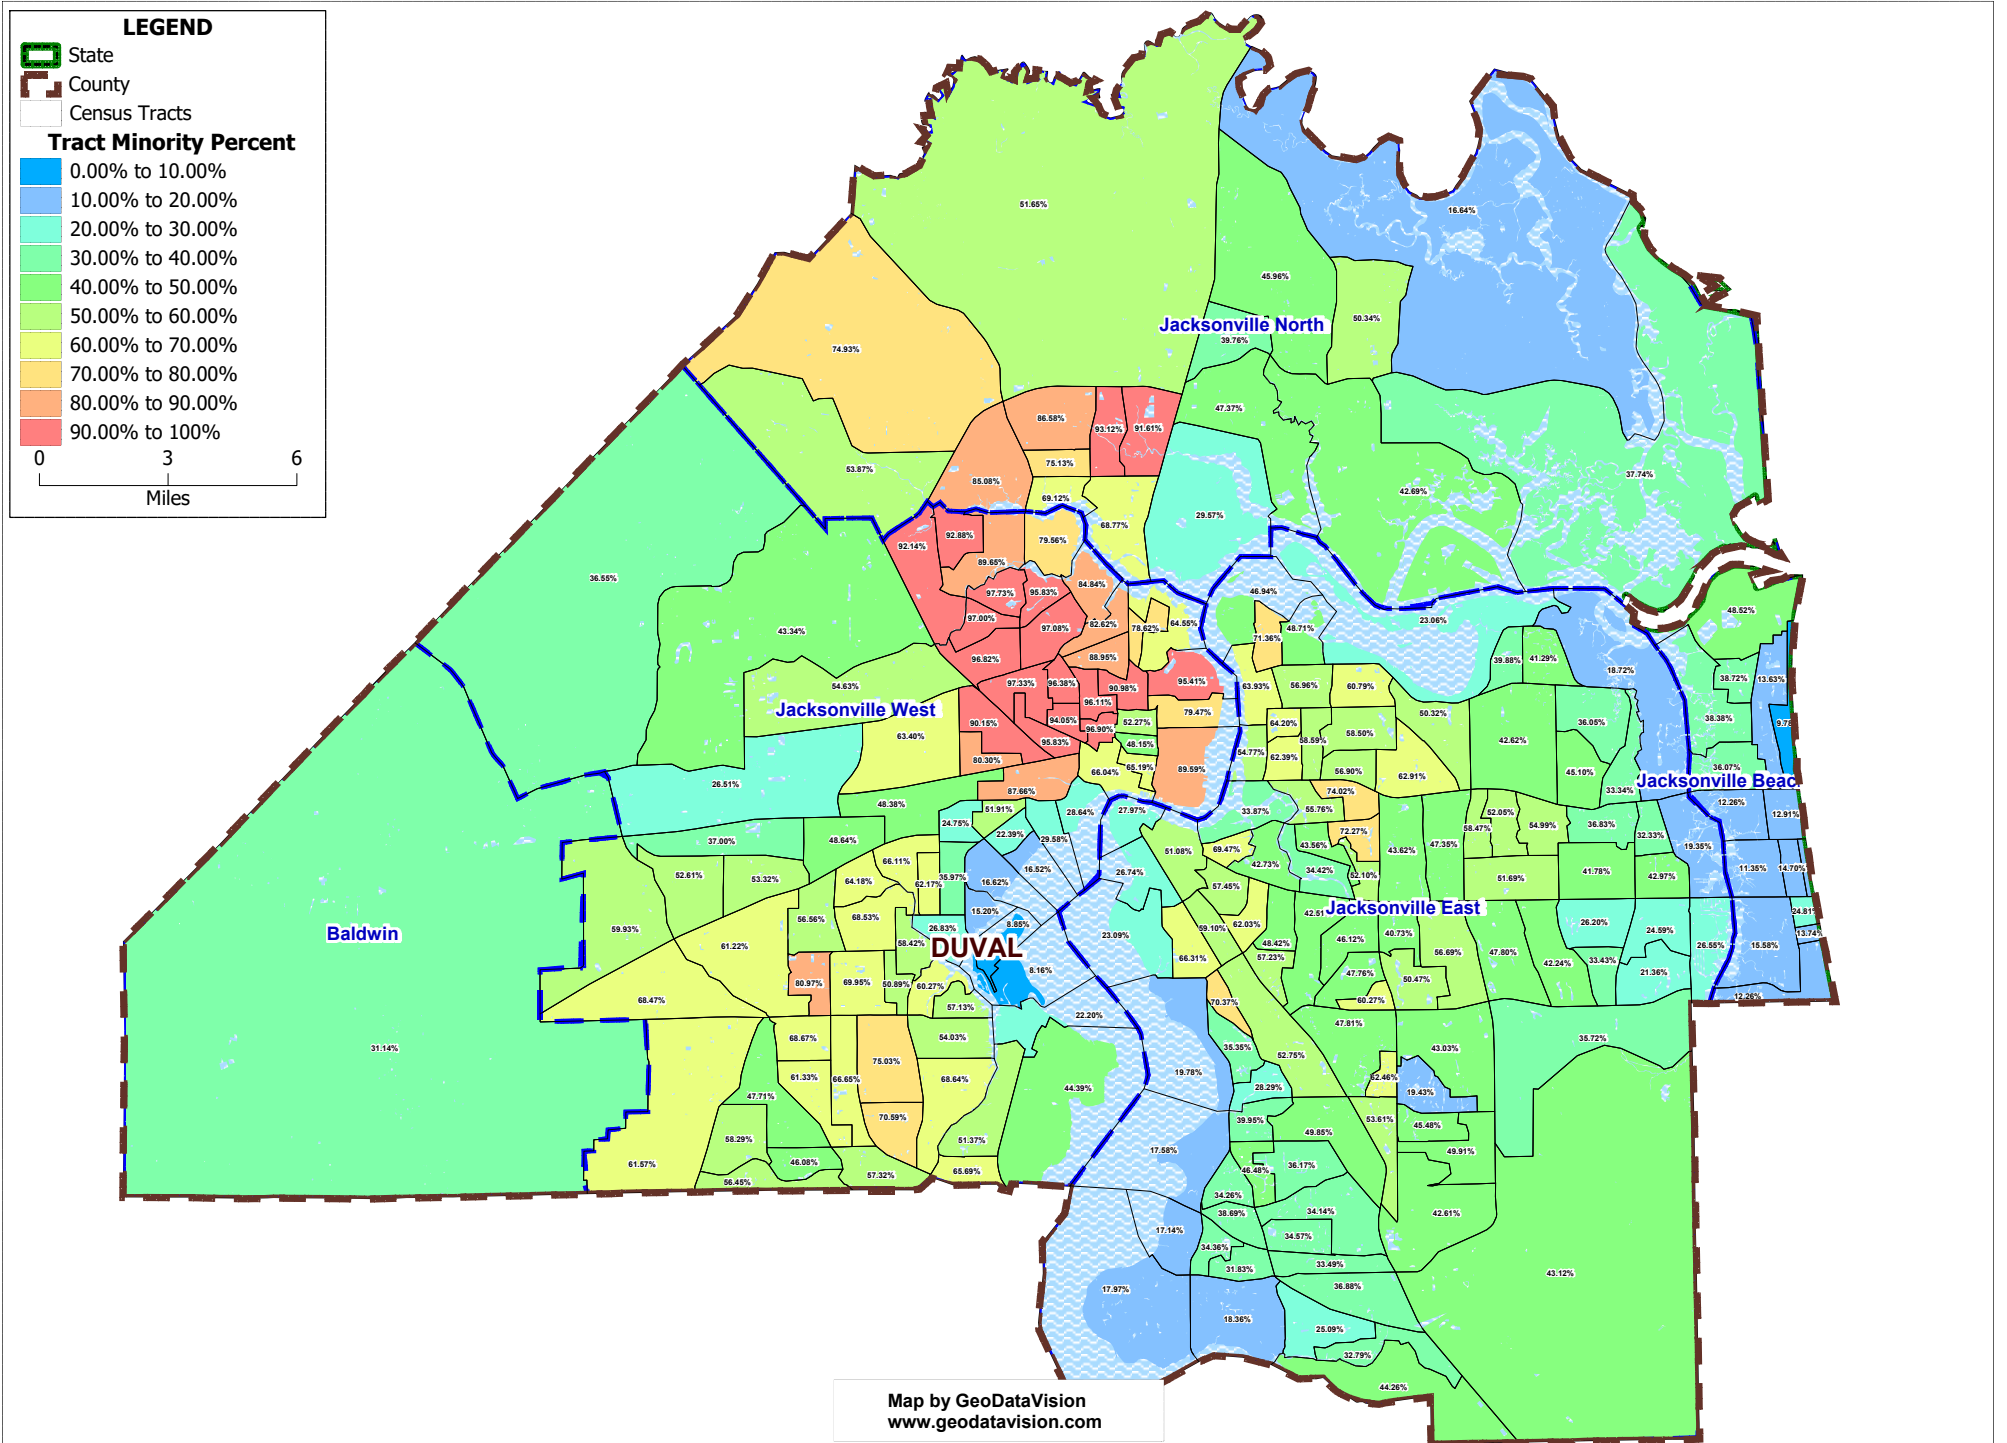

DUVAL COUNTY FLORIDA- MINORITY POPULATION PERCENT BY CENSUS TRACT 2023