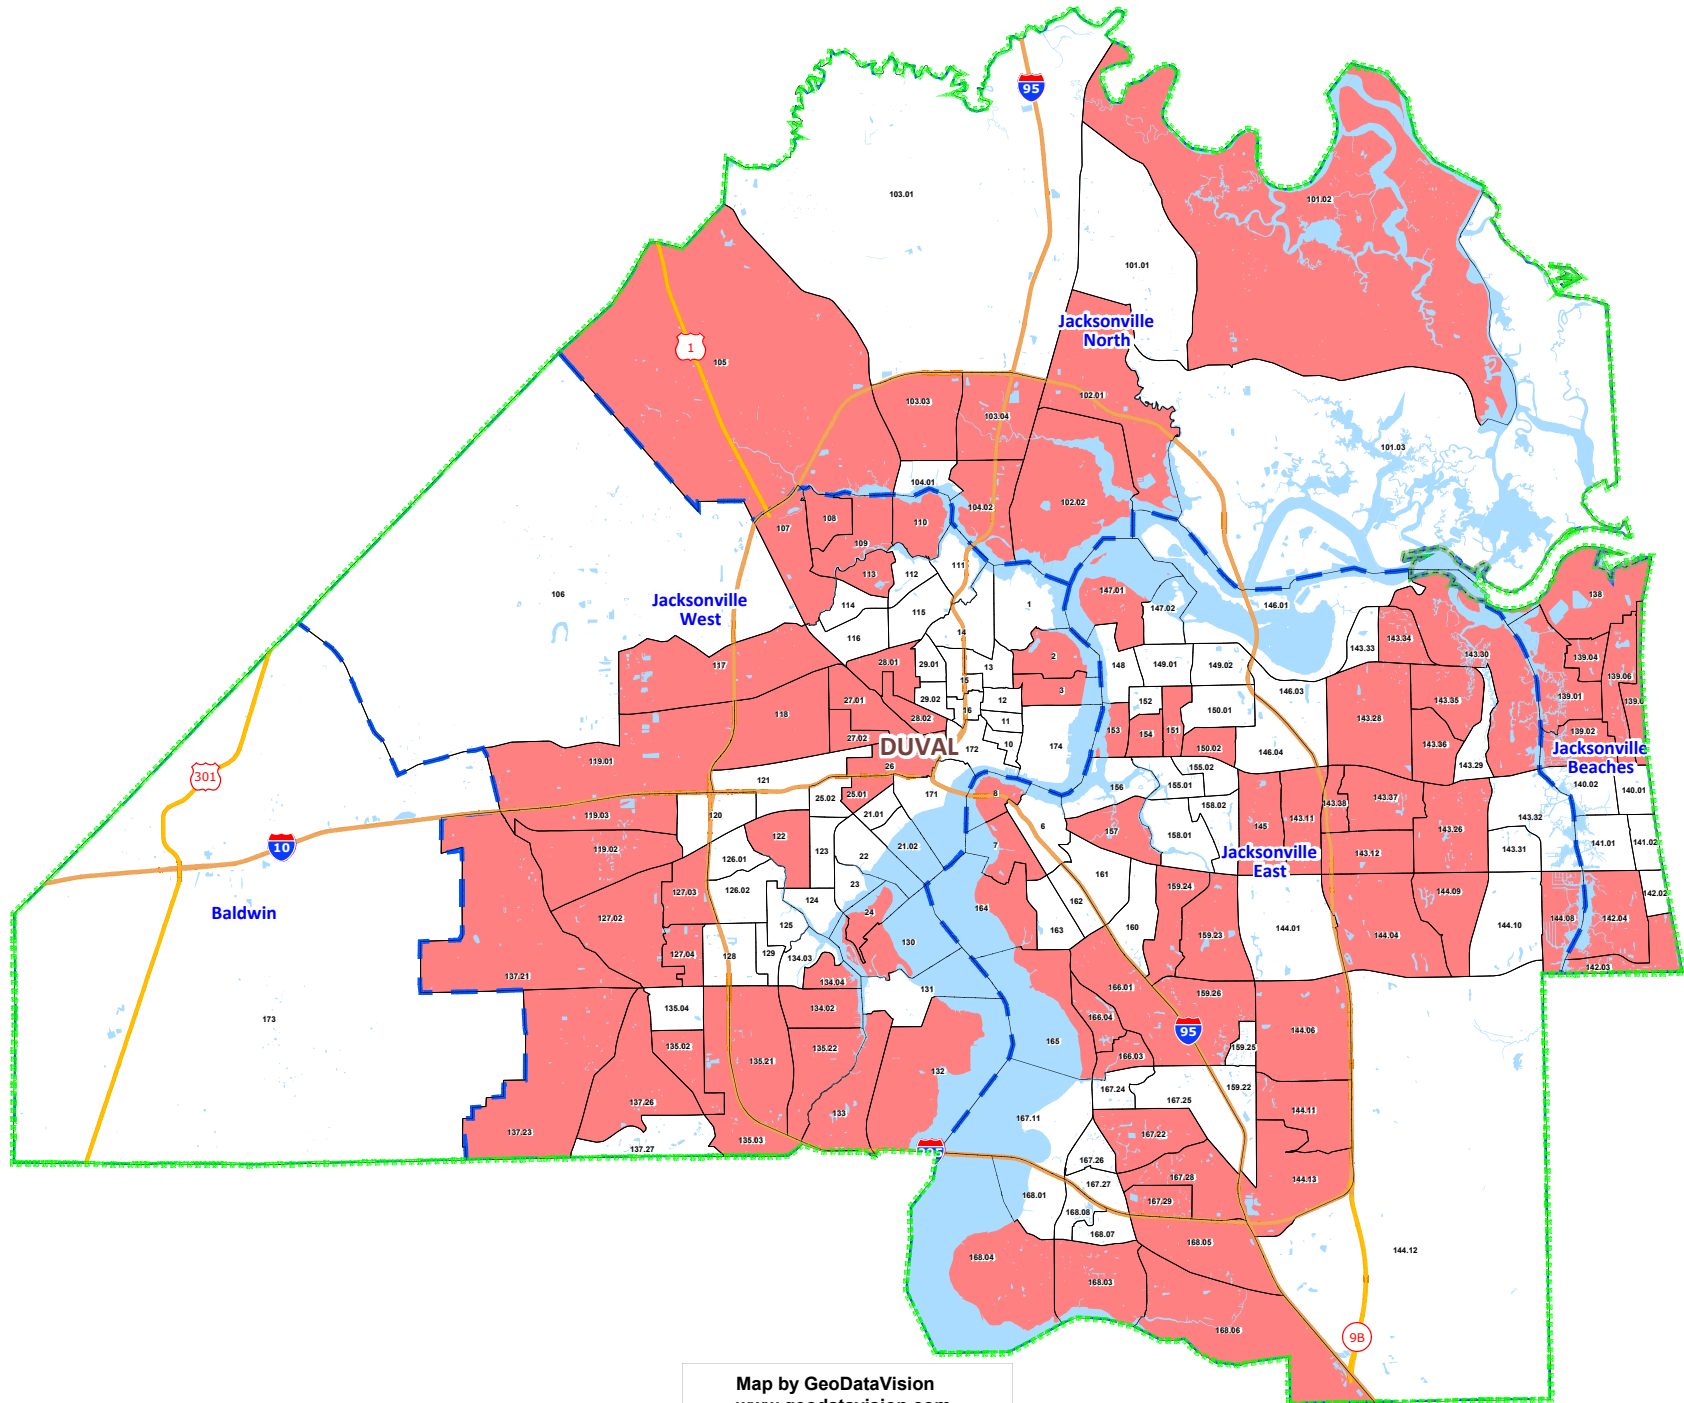

3222

DUVAL

DUVAL COUNTY FLORIDA- LOW INCOME AND LOW ACCESS TO FOOD CENSUS TRACTS 2019

LEGEND

-  State
 -  County
 -  County Subdivision
 -  2019 Census Tracts
- Low Income & Low Access Tracts**
-  Low Income & Low Access
- 0 4 8
Miles

Map by GeoDataVision
www.geodatavision.com

**Low income and low access tract measured at 0.5 mile for urban areas and 10 miles for rural areas

DUVAL COUNTY FLORIDA- LOW ACCESS TO FOOD CENSUS TRACTS 2019