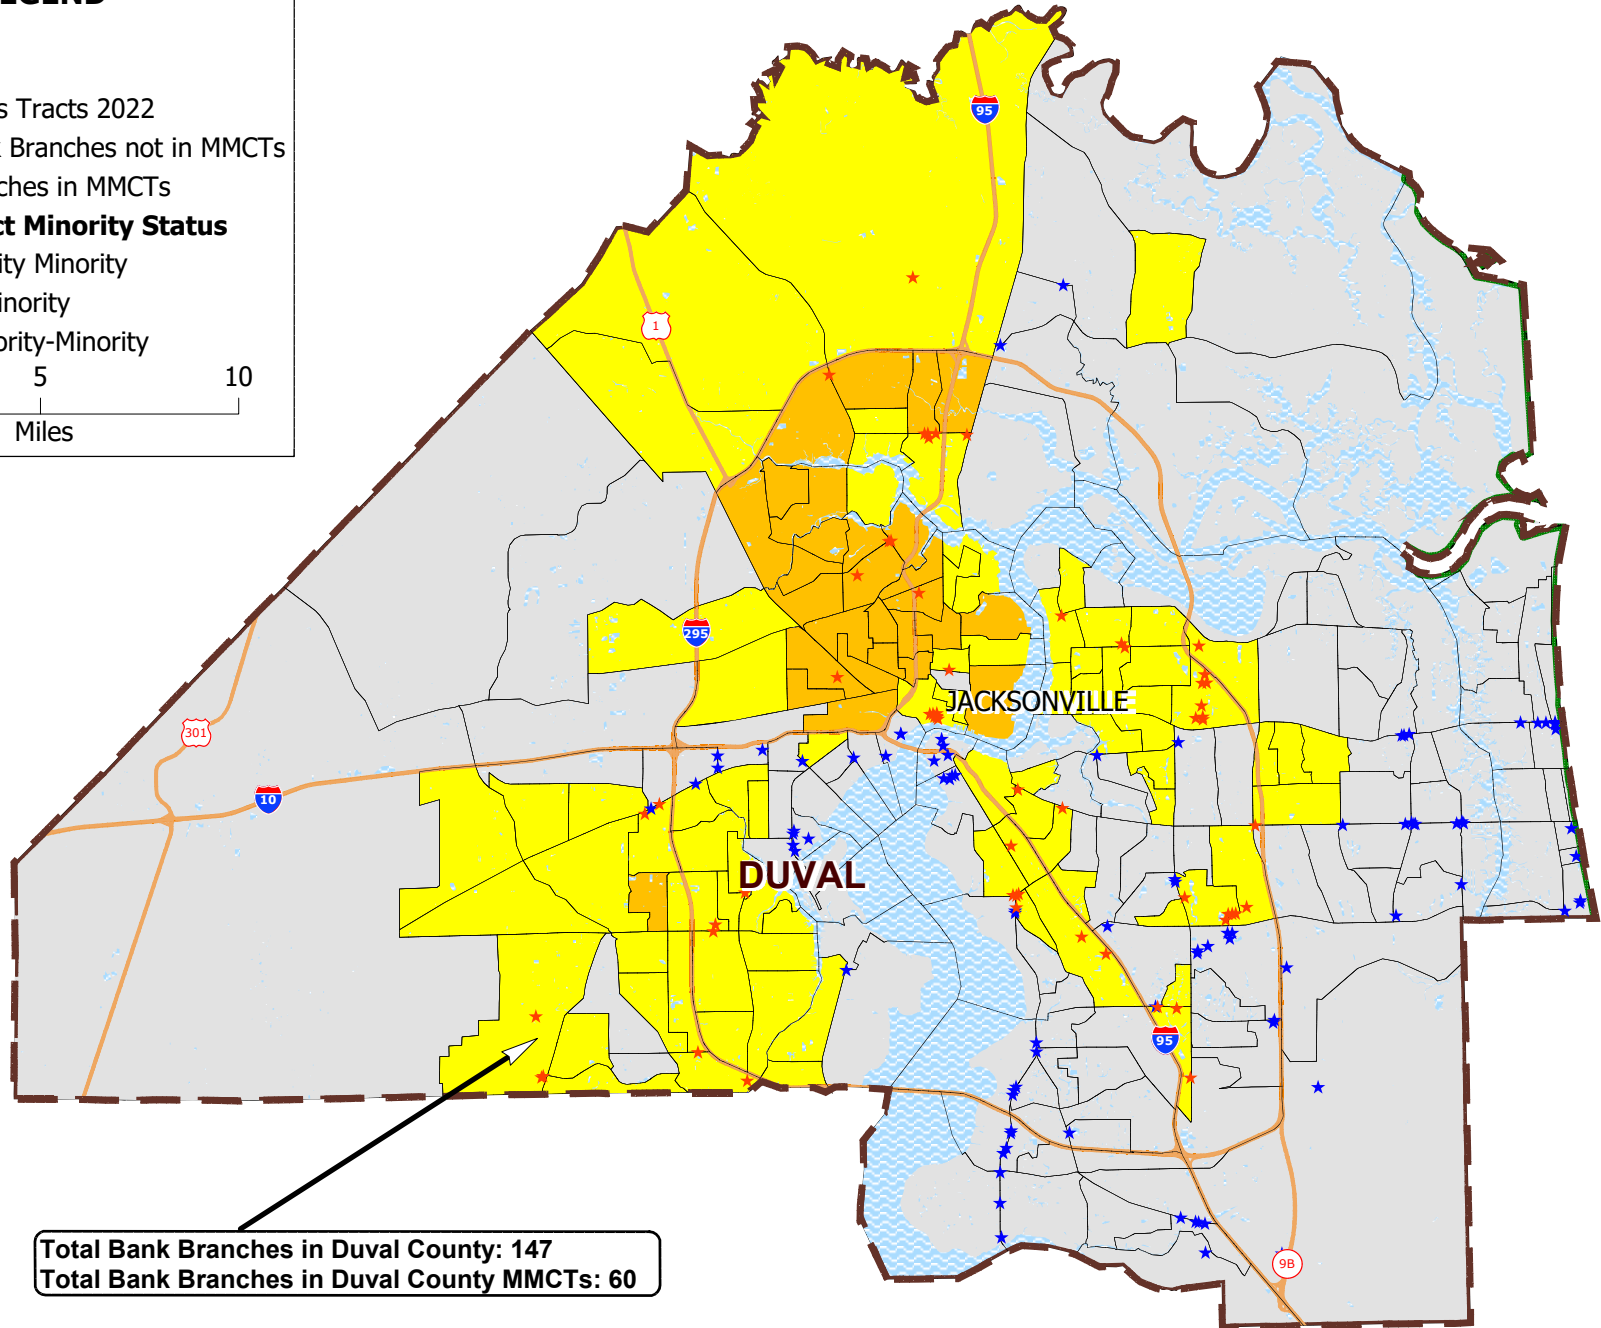

DUVAL COUNTY FLORIDA- BANK BRANCHES BY MAJORITY MINORITY CENSUS TRACTS 2022

LEGEND

1. State
   - County
   - MM Census Tracts 2022
   - 2022 Bank Branches not in MMCTs
   - Bank Branches in MMCTs
   - **2022 Tract Minority Status**
   - Non-Majority Minority
   - Majority Minority
   - Super Majority-Minority
2. 0 5 10
   Miles

Total Bank Branches in Duval County: 147
Total Bank Branches in Duval County MMCTs: 60