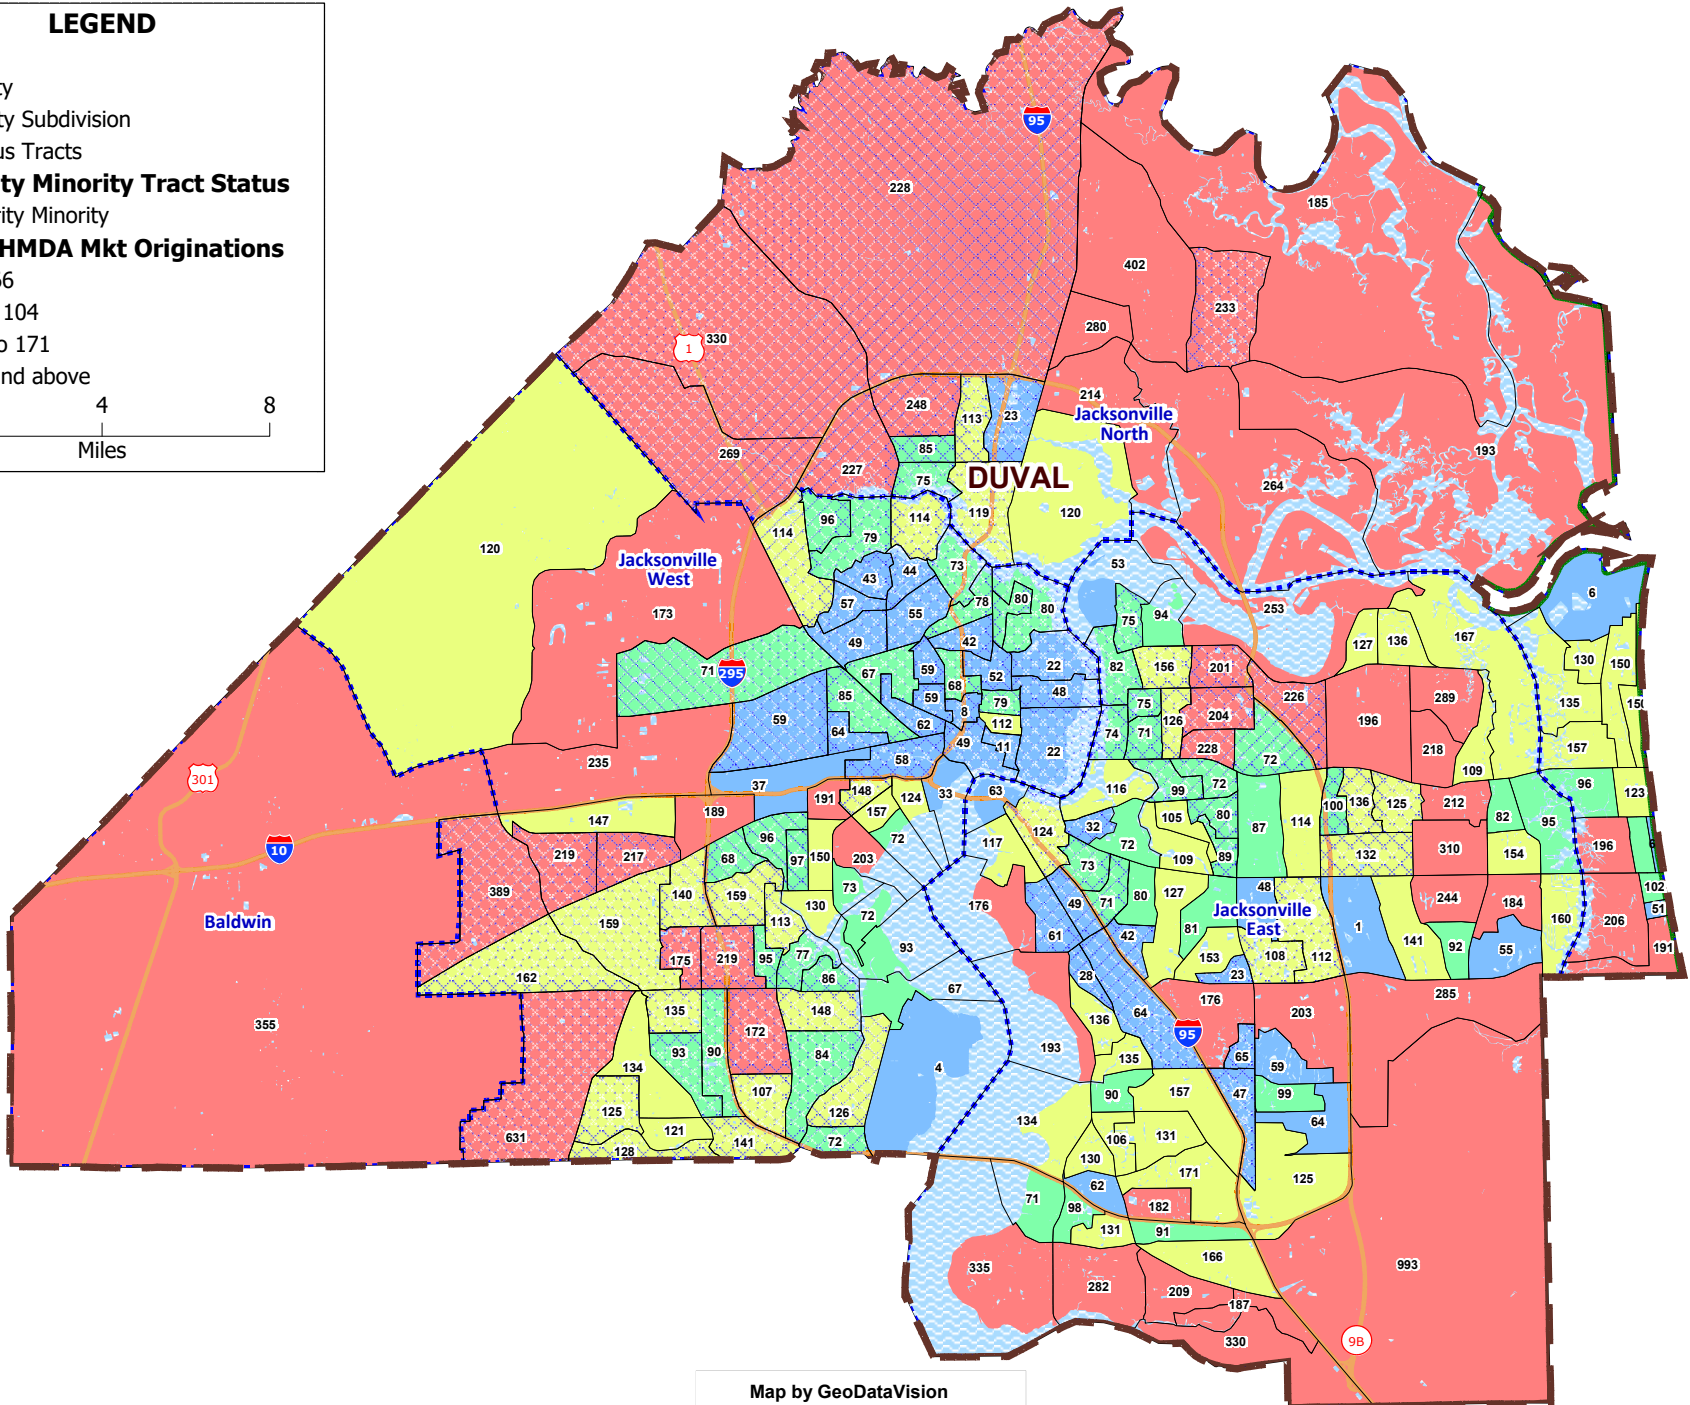

LEGEND

- State
- County
- County Subdivision
- Census Tracts

Majority Minority Tract Status

- Majority Minority

2022 HMDA Mkt Originations

- 1 to 66
- 67 to 104
- 105 to 171
- 172 and above

0 4 8
Miles

DUVAL COUNTY FLORIDA- OWNER-OCCUPIED HOUSING UNITS 2023

LEGEND

- State
- County
- Census Tracts

OOHU 2023

- 1 to 559
- 560 to 789
- 790 to 959
- 960 to 1089
- 1090 to 1249
- 1250 to 1413
- 1414 to 1669
- 1670 and above

0 2.5 5
Miles

DUVAL COUNTY FLORIDA- CRA SMALL BUSINESS MARKET ORIGINATIONS BY TRACT 2021