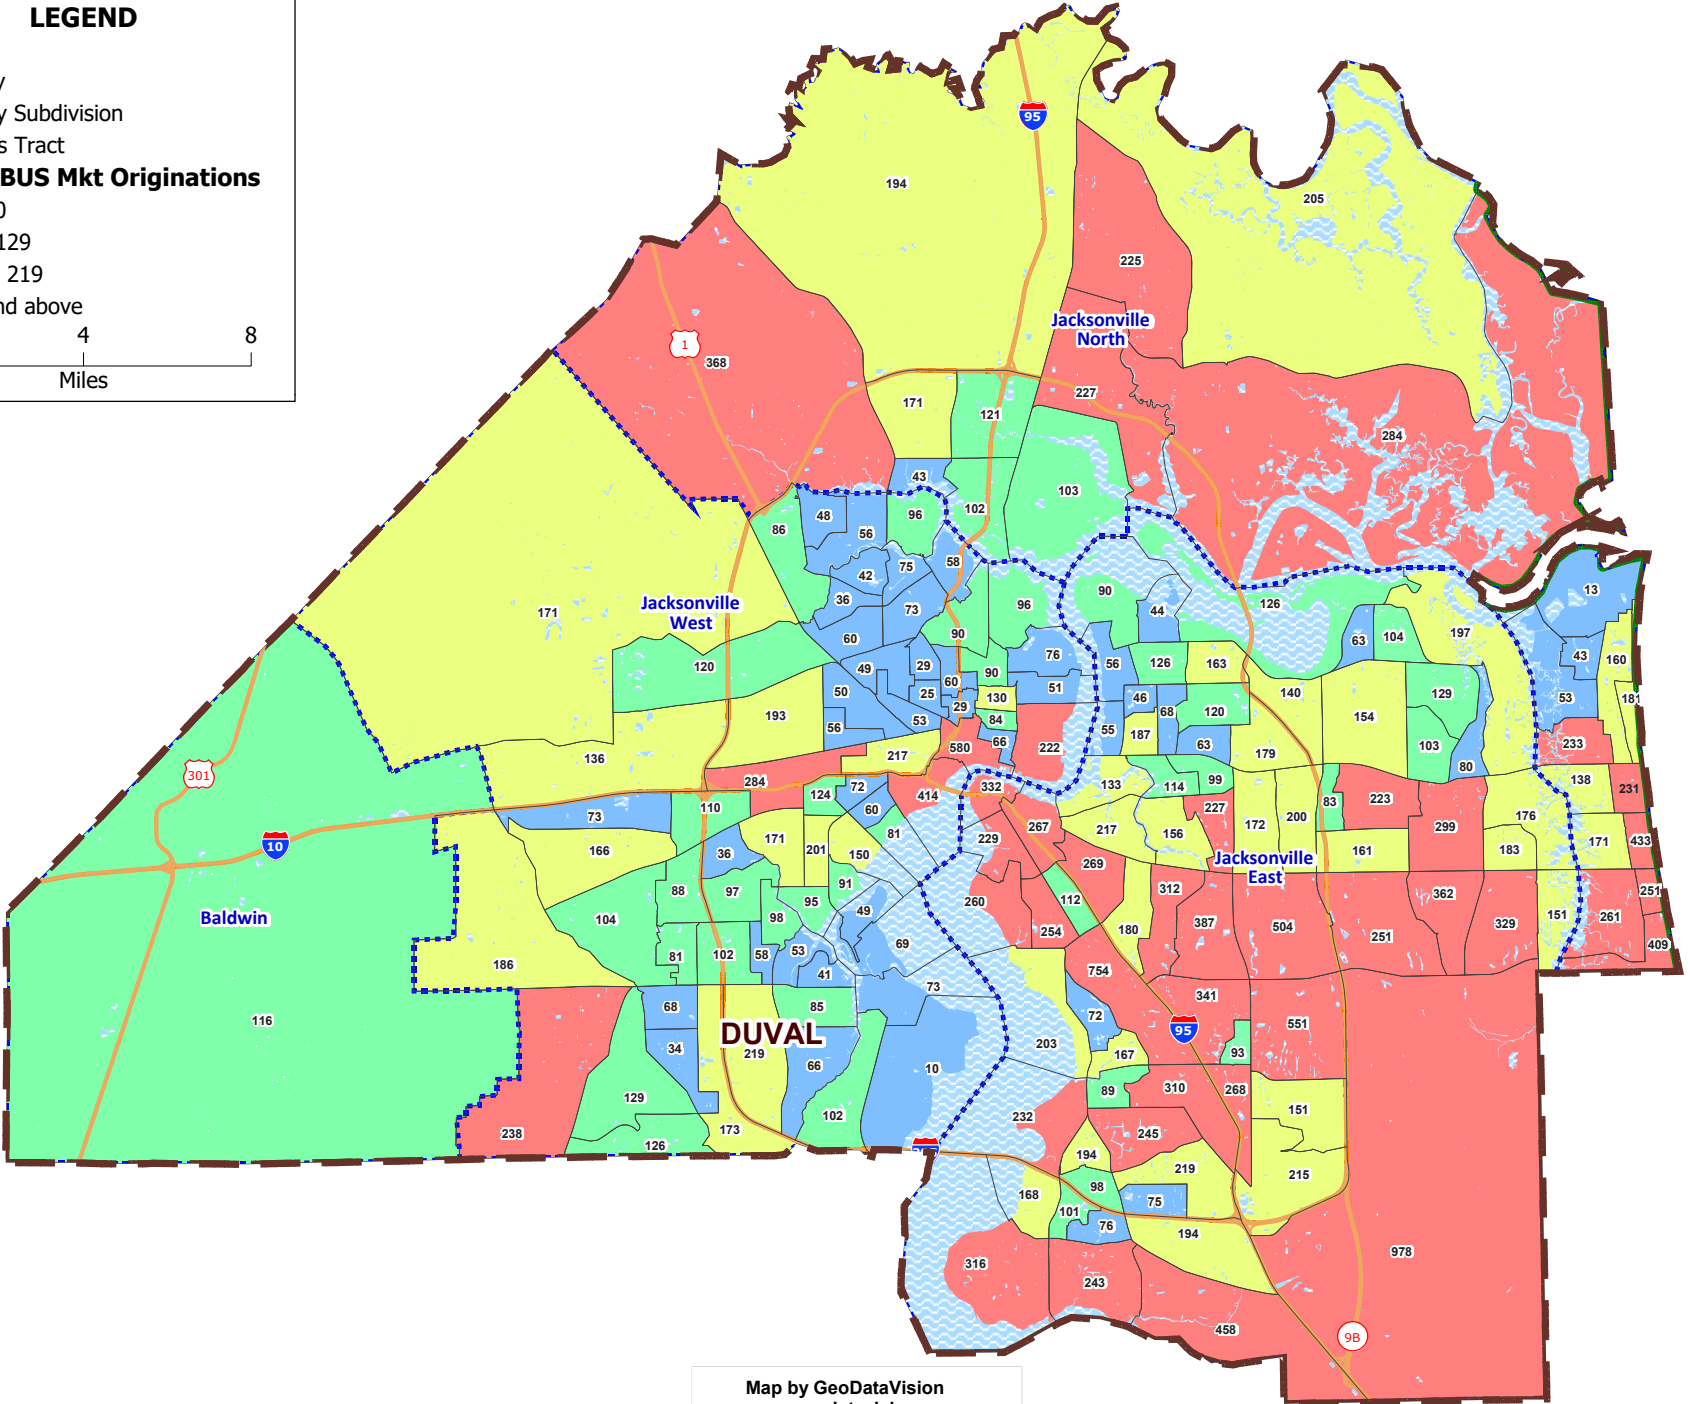

DUVAL COUNTY FLORIDA- CRA SMALL BUSINESS MARKET ORIGINATIONS BY TRACT 2021

LEGEND

- State
- County
- County Subdivision
- Census Tract

2021 SBUS Mkt Originations

- 1 to 80
- 81 to 129
- 130 to 219
- 220 and above

0 4 8
Miles