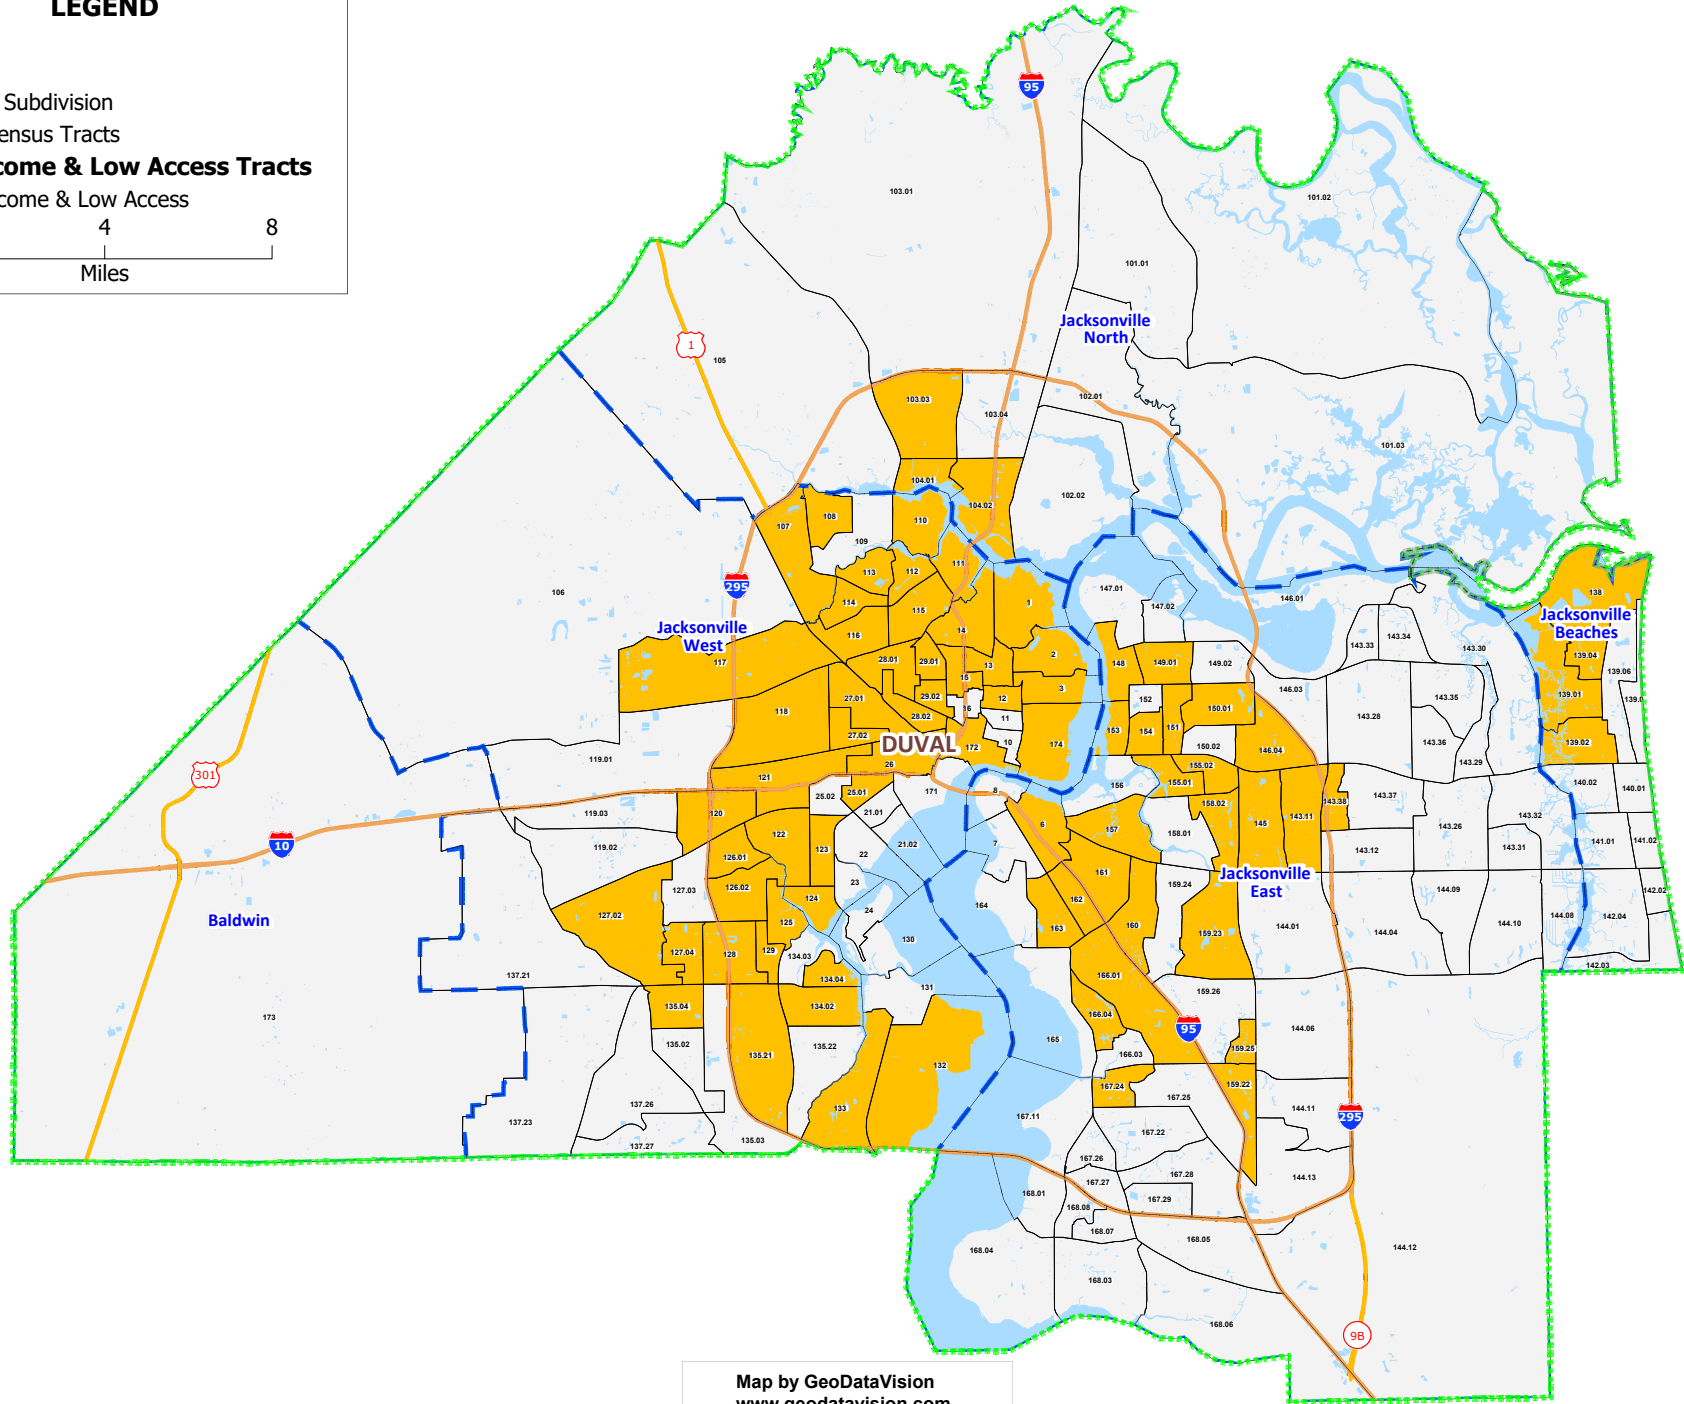

Map by GeoDataVision
www.geodatavision.com

**Low income and low access tract measured at 0.5 mile for urban areas and 10 miles for rural areas

DUVAL COUNTY FLORIDA- LOW ACCESS TO FOOD CENSUS TRACTS 2019