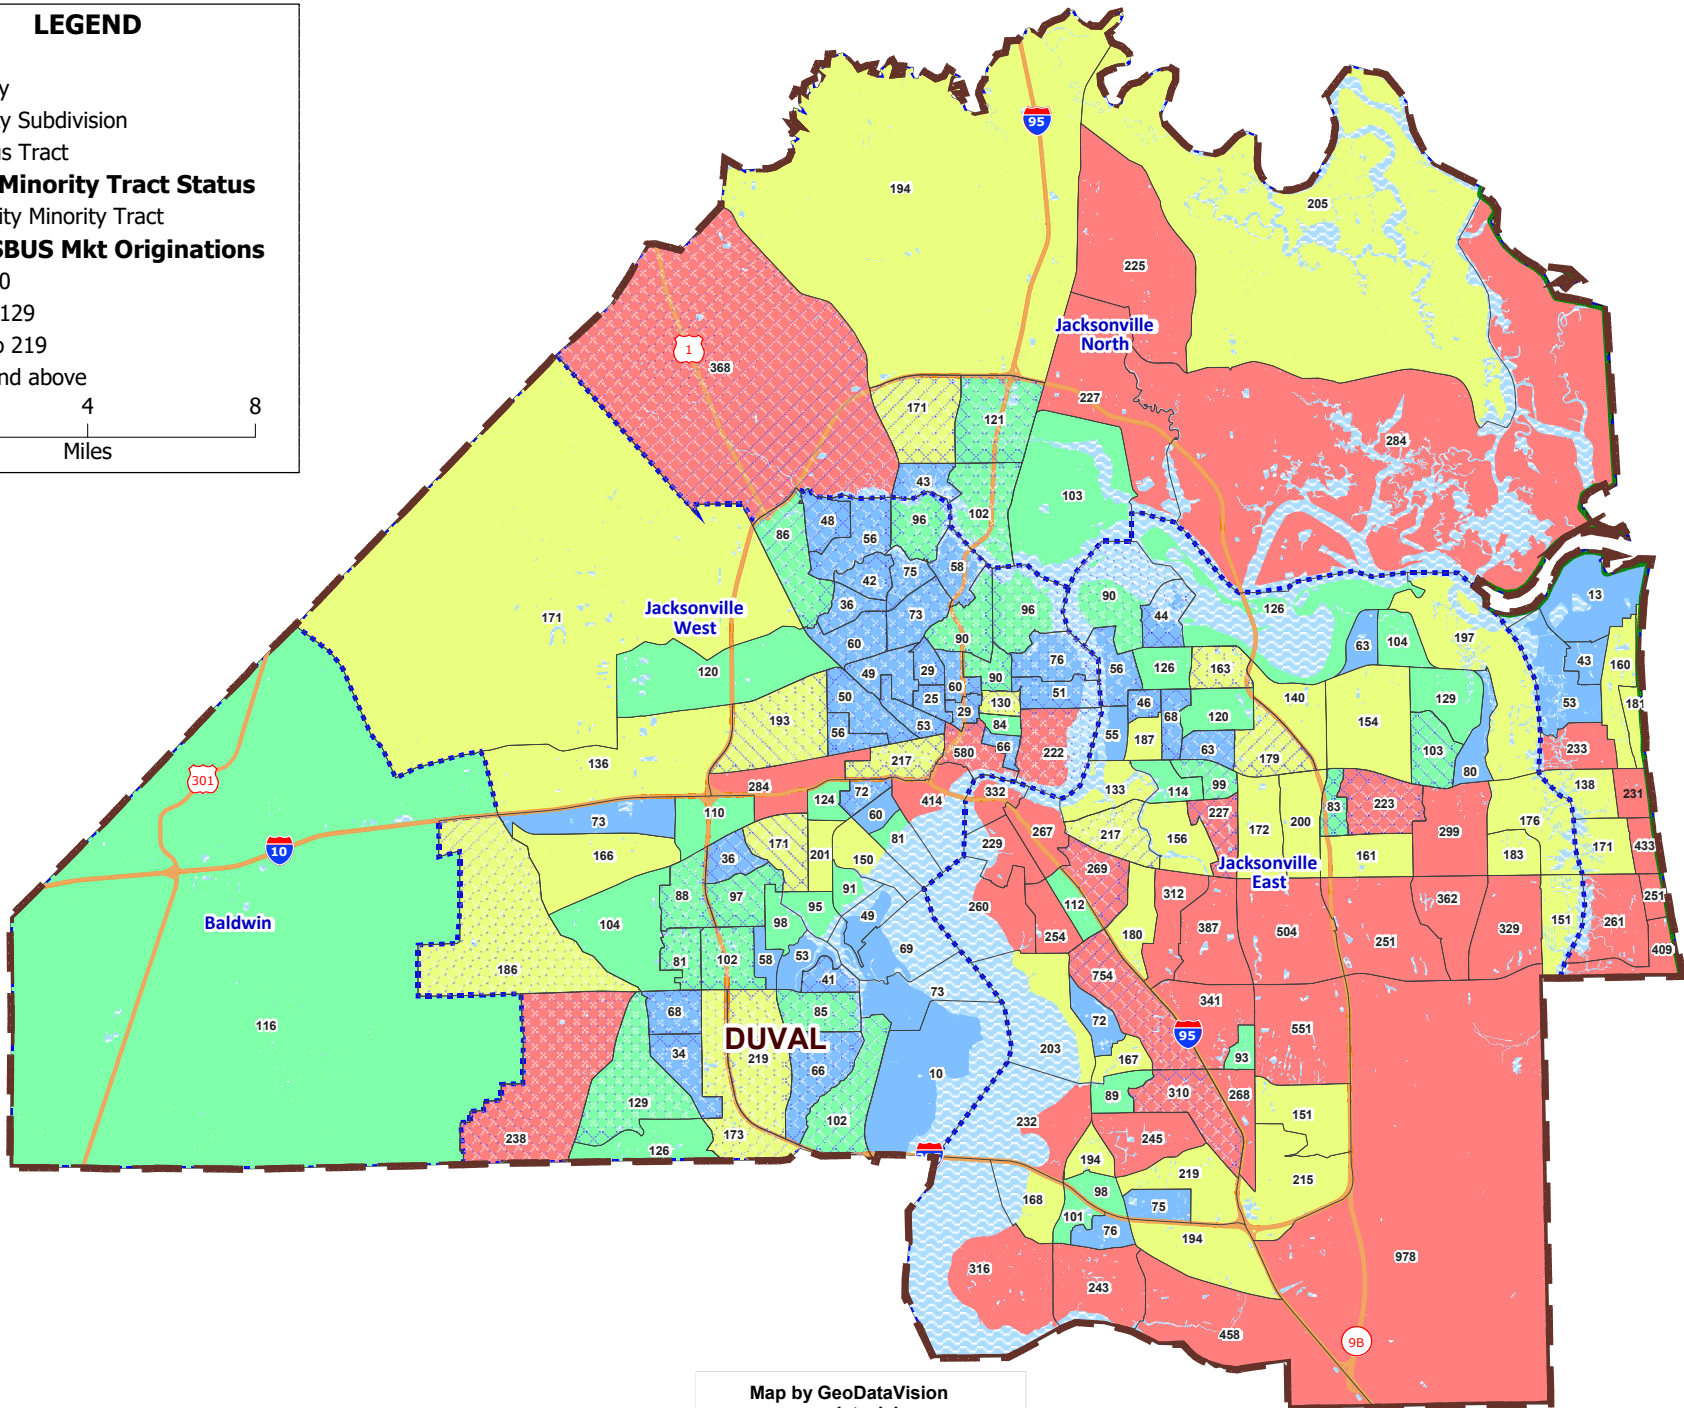

LEGEND

-  State
-  County
-  County Subdivision
-  Census Tract

2021 Minority Tract Status

-  Majority Minority Tract

2021 SBUS Mkt Originations

-  1 to 80
-  81 to 129
-  130 to 219
-  220 and above

0 4 8
Miles