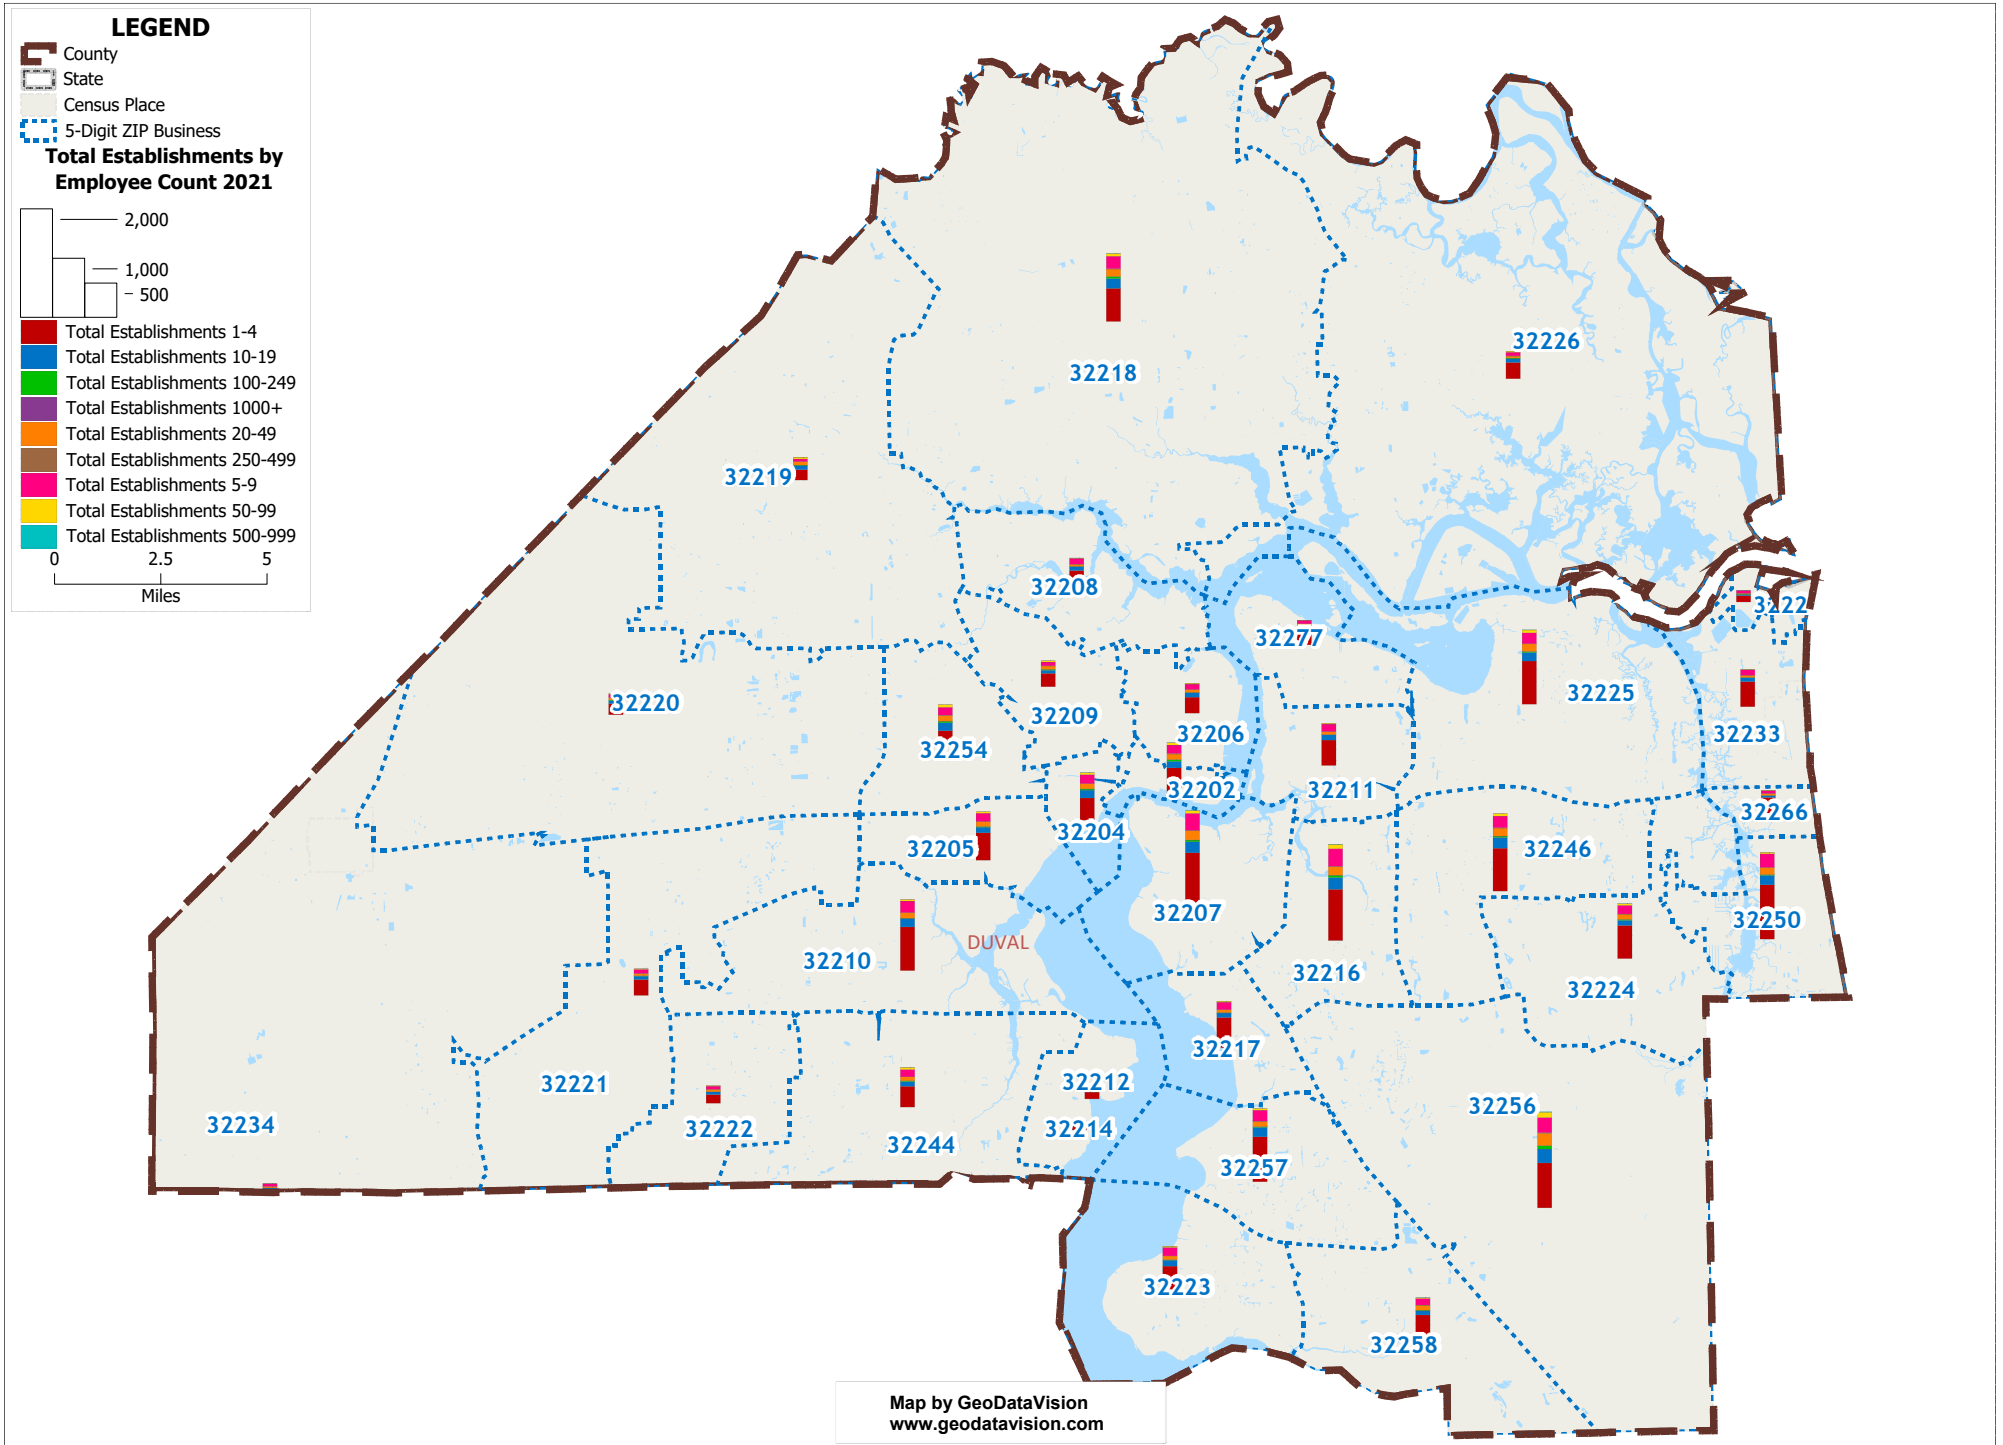

DUVAL COUNTY FLORIDA- BUSINESS ESTABLISHMENT BY EMPLOYEE COUNT 2021

32234

32221

32222

32244

32212

32214

32223

32257

32258

32256

32224

32210

32205

32254

32209

32208

32218

32219

32220

32207

32202

32206

32211

32216

32277

32246

32225

32226

32233

32250

32266

3222

DUVAL